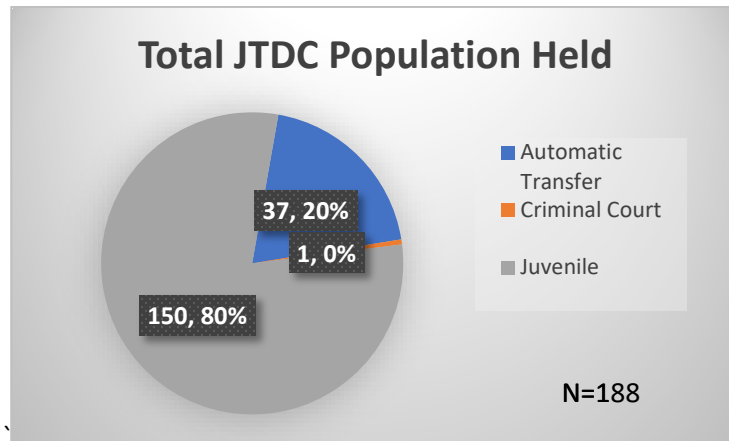

Daily Data Dashboard – June 6, 2023

Demographics for JTDC Population

Tuesday Morning Midnight Count

Total # of probation Involved youth¹: 1,224

¹ Probation Active: Any youth who is pending sentencing with an active social history, has been formally placed on probation or supervision with Cook County Juvenile Probation on the date of the report.