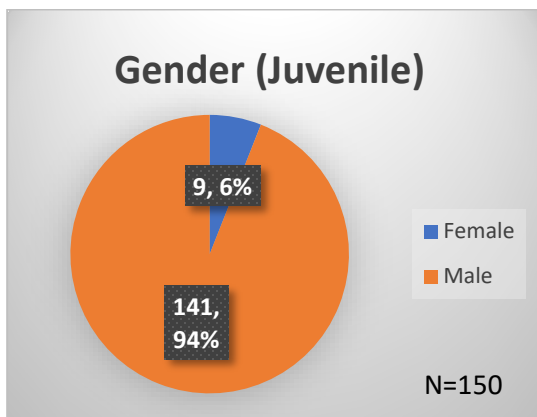

Daily Data Dashboard – June 6, 2023

Demographics for JTDC Population

Tuesday Morning Midnight Count

Total # of probation Involved youth¹: 1,224

¹ Probation Active: Any youth who is pending sentencing with an active social history, has been formally placed on probation or supervision with Cook County Juvenile Probation on the date of the report.

*Age, Gender and Race for Criminal Court population (N=1) is not represented in this report.

Data sources: cFive Supervisor – Probation Population and RMIS – JTDC Population

Daily Data Dashboard – June 6, 2023
Demographics for JTDC Population
Tuesday Morning Midnight Count