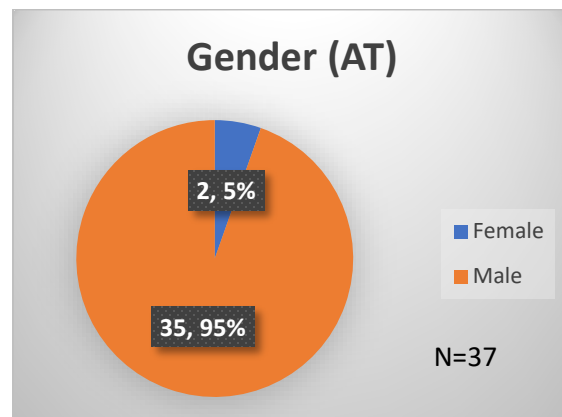

Daily Data Dashboard – June 6, 2023

Demographics for JTDC Population

Tuesday Morning Midnight Count

Total # of probation Involved youth¹: 1,224

¹ Probation Active: Any youth who is pending sentencing with an active social history, has been formally placed on probation or supervision with Cook County Juvenile Probation on the date of the report.

*Age, Gender and Race for Criminal Court population (N=1) is not represented in this report.

Data sources: cFive Supervisor – Probation Population and RMIS – JTDC Population

Daily Data Dashboard – June 6, 2023
Demographics for JTDC Population
Tuesday Morning Midnight Count