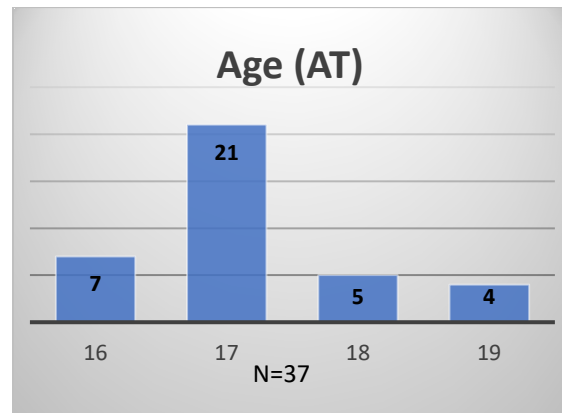

Daily Data Dashboard – June 6, 2023

Demographics for JTDC Population

Tuesday Morning Midnight Count

Total # of probation Involved youth¹: 1,224

¹ Probation Active: Any youth who is pending sentencing with an active social history, has been formally placed on probation or supervision with Cook County Juvenile Probation on the date of the report.

*Age, Gender and Race for Criminal Court population (N=1) is not represented in this report.

Data sources: cFive Supervisor – Probation Population and RMIS – JTDC Population

Daily Data Dashboard – June 6, 2023
Demographics for JTDC Population
Tuesday Morning Midnight Count