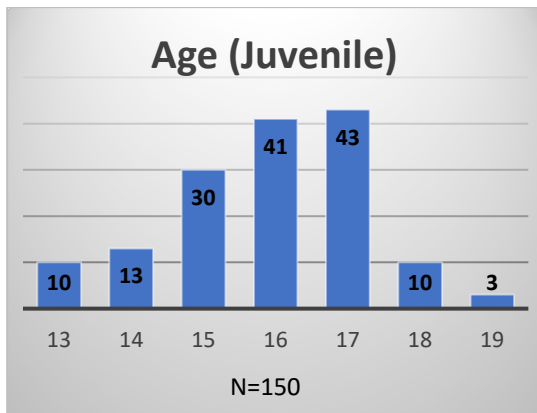

Daily Data Dashboard – June 6, 2023

Demographics for JTDC Population

Tuesday Morning Midnight Count

Total # of probation Involved youth¹: 1,224

¹ Probation Active: Any youth who is pending sentencing with an active social history, has been formally placed on probation or supervision with Cook County Juvenile Probation on the date of the report.

*Age, Gender and Race for Criminal Court population (N=1) is not represented in this report.

Data sources: cFive Supervisor – Probation Population and RMIS – JTDC Population

Daily Data Dashboard – June 6, 2023
Demographics for JTDC Population
Tuesday Morning Midnight Count